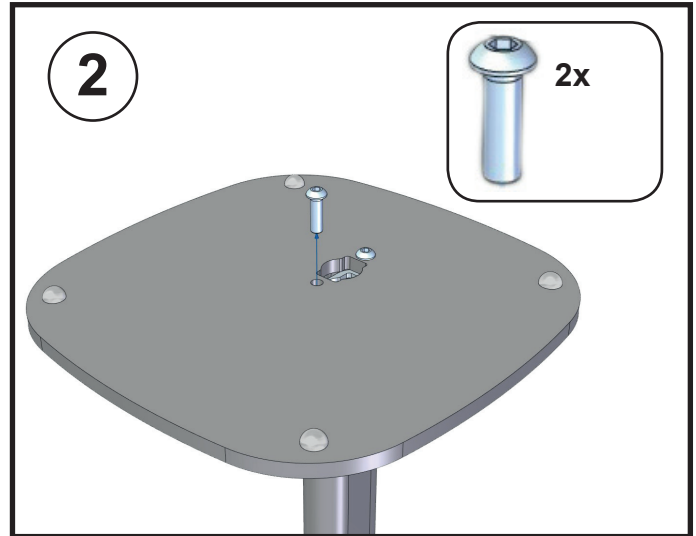

Manual Vebos floorstand Apple Homepod
MOUNTING INSTRUCTIONS - MONTAGE HANDLEIDING - MONTAGE ANLEITUNG -
MODE D'EMPLOI - MANUAL DE INSTRUCCIONES

6

The power cable needs to be removed out of the speaker.
Please see following instruction:
vebos.co.uk/homepod

WARNING - WAARSCHUWING - WARNHINWEIS AVERTISSEMENT - AVISO

WARNING (GB) • Do not begin to install your Vebos product until you have read and understood the instructions and warnings contained in this installation manual. If you have any questions regarding any of the instructions or warnings, please contact Vebos. • This product should only be installed if you have good mechanical understanding and experience with basic building construction. Make sure you fully understand these instructions. • Make sure that the supporting surface is in good condition and will safely support the combined load of the equipment and all attached hardware and components. • This support is specially designed for Apple Homepod. Do not use it for any other application. • Always use an assistant or mechanical lifting equipment to safely lift and position equipment. • Tighten screws firmly, but do not over-tighten. Over-tightening can damage the screws, greatly reducing their holding power. • This product is intended for indoor use only. Use of this product outdoors could lead to product failure and personal injury.