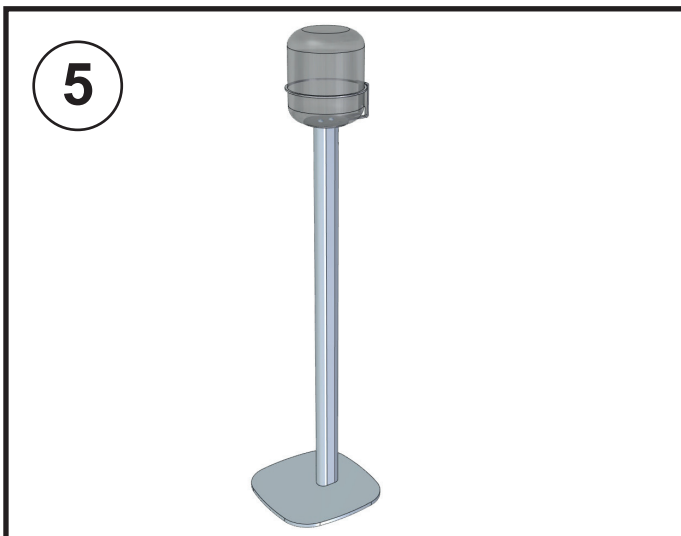

Manual Vebos floorstand Apple Homepod
MOUNTING INSTRUCTIONS - MONTAGE HANDLEIDING - MONTAGE ANLEITUNG -
MODE D'EMPLOI - MANUAL DE INSTRUCCIONES

6

The power cable needs to be removed out of the speaker.
Please see following instruction:
vebos.co.uk/homepod

WARNING - WAARSCHUWING - WARNHINWEIS AVERTISSEMENT - AVISO

WARNING (GB) • Do not begin to install your Vebos product until you have read and understood the instructions and warnings contained in this installation manual. If you have any questions regarding any of the instructions or warnings, please contact Vebos. • This product should only be installed if you have good mechanical understanding and experience with basic building construction. Make sure you fully understand these instructions. • Make sure that the supporting surface is in good condition and will safely support the combined load of the equipment and all attached hardware and components. • This support is specially designed for Apple Homepod. Do not use it for any other application. • Always use an assistant or mechanical lifting equipment to safely lift and position equipment. • Tighten screws firmly, but do not over-tighten. Over-tightening can damage the screws, greatly reducing their holding power. • This product is intended for indoor use only. Use of this product outdoors could lead to product failure and personal injury.