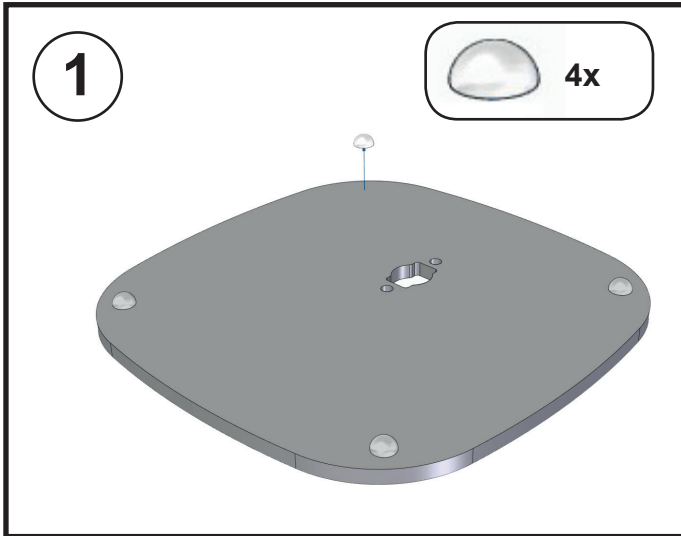

Manual Vebos floorstand Apple Homepod
MOUNTING INSTRUCTIONS - MONTAGE HANDLEIDING - MONTAGE ANLEITUNG -
MODE D'EMPLOI - MANUAL DE INSTRUCCIONES

6

The power cable needs to be removed out of the speaker.
Please see following instruction:
vebos.co.uk/homepod

WARNING - WAARSCHUWING - WARNHINWEIS AVERTISSEMENT - AVISO

WARNING (GB) • Do not begin to install your Vebos product until you have read and understood the instructions and warnings contained in this installation manual. If you have any questions regarding any of the instructions or warnings, please contact Vebos. • This product should only be installed if you have good mechanical understanding and experience with basic building construction. Make sure you fully understand these instructions. • Make sure that the supporting surface is in good condition and will safely support the combined load of the equipment and all attached hardware and components. • This support is specially designed for Apple Homepod. Do not use it for any other application. • Always use an assistant or mechanical lifting equipment to safely lift and position equipment. • Tighten screws firmly, but do not over-tighten. Over-tightening can damage the screws, greatly reducing their holding power. • This product is intended for indoor use only. Use of this product outdoors could lead to product failure and personal injury.