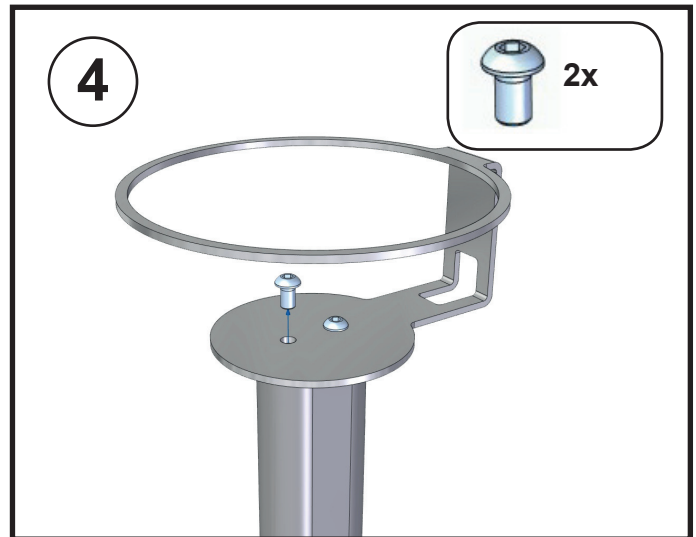

Manual Vebos floorstand Apple Homepod
MOUNTING INSTRUCTIONS - MONTAGE HANDLEIDING - MONTAGE ANLEITUNG -
MODE D'EMPLOI - MANUAL DE INSTRUCCIONES

6

The power cable needs to be removed out of the speaker.
Please see following instruction:
vebos.co.uk/homepod

WARNING - WAARSCHUWING - WARNHINWEIS AVERTISSEMENT - AVISO

WARNING (GB) • Do not begin to install your Vebos product until you have read and understood the instructions and warnings contained in this installation manual. If you have any questions regarding any of the instructions or warnings, please contact Vebos. • This product should only be installed if you have good mechanical understanding and experience with basic building construction. Make sure you fully understand these instructions. • Make sure that the supporting surface is in good condition and will safely support the combined load of the equipment and all attached hardware and components. • This support is specially designed for Apple Homepod. Do not use it for any other application. • Always use an assistant or mechanical lifting equipment to safely lift and position equipment. • Tighten screws firmly, but do not over-tighten. Over-tightening can damage the screws, greatly reducing their holding power. • This product is intended for indoor use only. Use of this product outdoors could lead to product failure and personal injury.