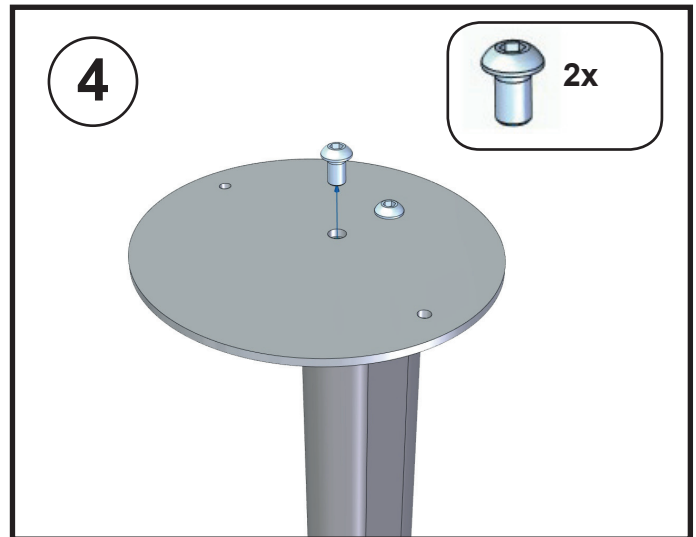

Manual Vebos floorstand Harman Kardon Citation 100

MOUNTING INSTRUCTIONS - MONTAGE HANDLEIDING - MONTAGE ANLEITUNG -
MODE D'EMPLOI - MANUAL DE INSTRUCCIONES

WARNING - WAARSCHUWING - WARNHINWEIS AVERTISSEMENT - AVISO

WARNING (GB) • Do not begin to install your Vebos product until you have read and understood the instructions and warnings contained in this installation manual. If you have any questions regarding any of the instructions or warnings, please contact Vebos. • This product should only be installed if you have good mechanical understanding and experience with basic building construction. Make sure you fully understand these instructions. • Make sure that the supporting surface is in good condition and will safely support the combined load of the equipment and all attached hardware and components. • This support is specially designed for Harman Kardon Citation 100. Do not use it for any other application. • Always use an assistant or mechanical lifting equipment to safely lift and position equipment. • Tighten screws firmly, but do not over-tighten. Over-tightening can damage the screws, greatly reducing their holding power. • This product is intended for indoor use only. Use of this product outdoors could lead to product failure and personal injury.