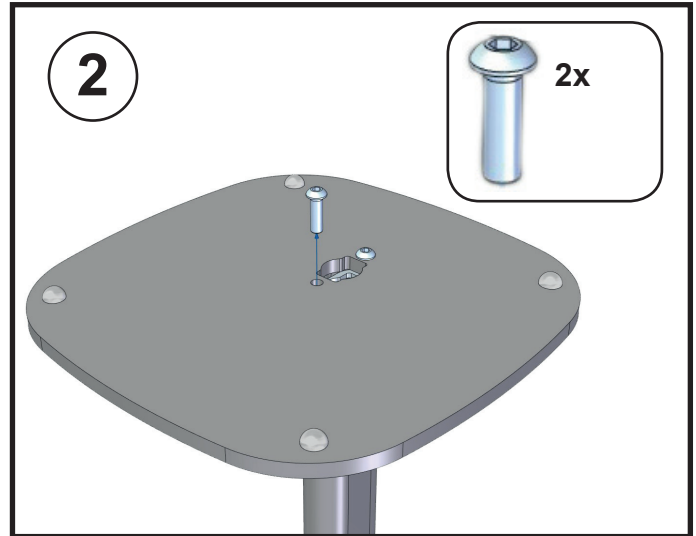

Manual Vebos floorstand Harman Kardon Citation 100

MOUNTING INSTRUCTIONS - MONTAGE HANDLEIDING - MONTAGE ANLEITUNG -
MODE D'EMPLOI - MANUAL DE INSTRUCCIONES

WARNING - WAARSCHUWING - WARNHINWEIS AVERTISSEMENT - AVISO

WARNING (GB) • Do not begin to install your Vebos product until you have read and understood the instructions and warnings contained in this installation manual. If you have any questions regarding any of the instructions or warnings, please contact Vebos. • This product should only be installed if you have good mechanical understanding and experience with basic building construction. Make sure you fully understand these instructions. • Make sure that the supporting surface is in good condition and will safely support the combined load of the equipment and all attached hardware and components. • This support is specially designed for Harman Kardon Citation 100. Do not use it for any other application. • Always use an assistant or mechanical lifting equipment to safely lift and position equipment. • Tighten screws firmly, but do not over-tighten. Over-tightening can damage the screws, greatly reducing their holding power. • This product is intended for indoor use only. Use of this product outdoors could lead to product failure and personal injury.