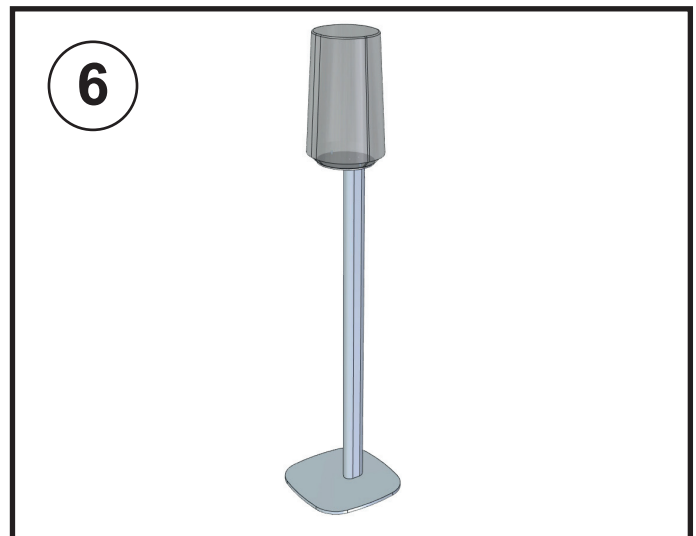

Manual Vebos floorstand Harman Kardon Citation 100

MOUNTING INSTRUCTIONS - MONTAGE HANDLEIDING - MONTAGE ANLEITUNG -
MODE D'EMPLOI - MANUAL DE INSTRUCCIONES

WARNING - WAARSCHUWING - WARNHINWEIS AVERTISSEMENT - AVISO

WARNING (GB) • Do not begin to install your Vebos product until you have read and understood the instructions and warnings contained in this installation manual. If you have any questions regarding any of the instructions or warnings, please contact Vebos. • This product should only be installed if you have good mechanical understanding and experience with basic building construction. Make sure you fully understand these instructions. • Make sure that the supporting surface is in good condition and will safely support the combined load of the equipment and all attached hardware and components. • This support is specially designed for Harman Kardon Citation 100. Do not use it for any other application. • Always use an assistant or mechanical lifting equipment to safely lift and position equipment. • Tighten screws firmly, but do not over-tighten. Over-tightening can damage the screws, greatly reducing their holding power. • This product is intended for indoor use only. Use of this product outdoors could lead to product failure and personal injury.