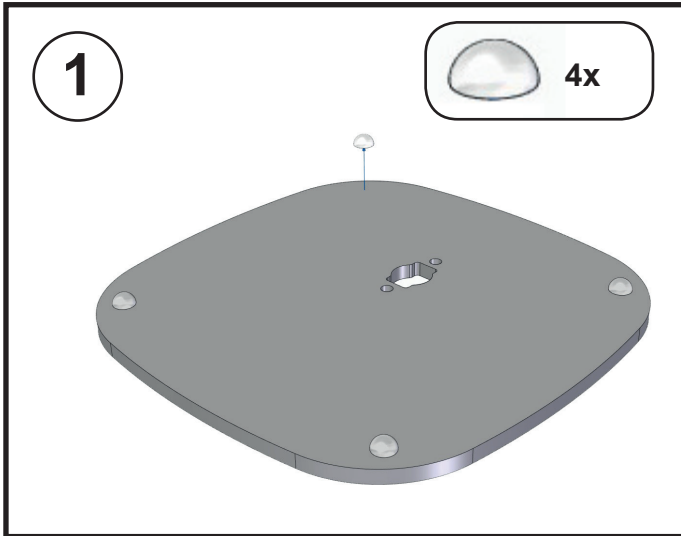

Manual Vebos floorstand Harman Kardon Citation 100

MOUNTING INSTRUCTIONS - MONTAGE HANDLEIDING - MONTAGE ANLEITUNG -
MODE D'EMPLOI - MANUAL DE INSTRUCCIONES

WARNING - WAARSCHUWING - WARNHINWEIS AVERTISSEMENT - AVISO

WARNING (GB) • Do not begin to install your Vebos product until you have read and understood the instructions and warnings contained in this installation manual. If you have any questions regarding any of the instructions or warnings, please contact Vebos. • This product should only be installed if you have good mechanical understanding and experience with basic building construction. Make sure you fully understand these instructions. • Make sure that the supporting surface is in good condition and will safely support the combined load of the equipment and all attached hardware and components. • This support is specially designed for Harman Kardon Citation 100. Do not use it for any other application. • Always use an assistant or mechanical lifting equipment to safely lift and position equipment. • Tighten screws firmly, but do not over-tighten. Over-tightening can damage the screws, greatly reducing their holding power. • This product is intended for indoor use only. Use of this product outdoors could lead to product failure and personal injury.