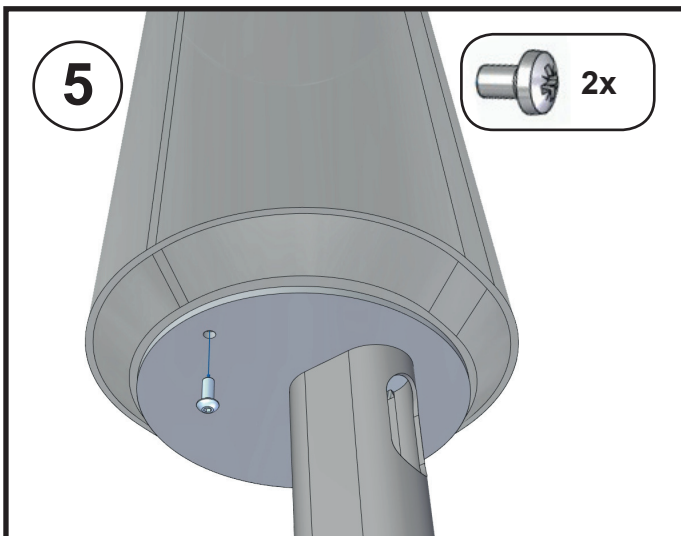

Manual Vebos floorstand Harman Kardon Citation 100

MOUNTING INSTRUCTIONS - MONTAGE HANDLEIDING - MONTAGE ANLEITUNG -
MODE D'EMPLOI - MANUAL DE INSTRUCCIONES

WARNING - WAARSCHUWING - WARNHINWEIS AVERTISSEMENT - AVISO

WARNING (GB) • Do not begin to install your Vebos product until you have read and understood the instructions and warnings contained in this installation manual. If you have any questions regarding any of the instructions or warnings, please contact Vebos. • This product should only be installed if you have good mechanical understanding and experience with basic building construction. Make sure you fully understand these instructions. • Make sure that the supporting surface is in good condition and will safely support the combined load of the equipment and all attached hardware and components. • This support is specially designed for Harman Kardon Citation 100. Do not use it for any other application. • Always use an assistant or mechanical lifting equipment to safely lift and position equipment. • Tighten screws firmly, but do not over-tighten. Over-tightening can damage the screws, greatly reducing their holding power. • This product is intended for indoor use only. Use of this product outdoors could lead to product failure and personal injury.