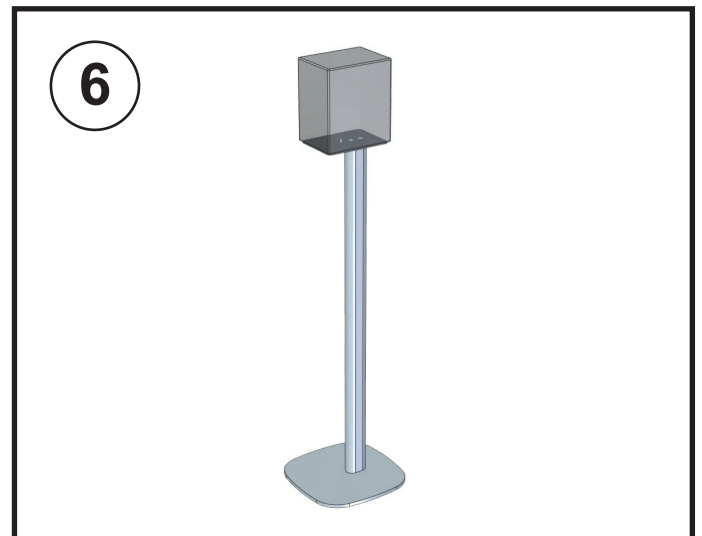

Manual Vebos floorstand LG DSN11RG

MOUNTING INSTRUCTIONS - MONTAGE HANDLEIDING - MONTAGE ANLEITUNG -
MODE D'EMPLOI - MANUAL DE INSTRUCCIONES

WARNING - WAARSCHUWING - WARNHINWEIS AVERTISSEMENT - AVISO

WARNING (GB) • Do not begin to install your Vebos product until you have read and understood the instructions and warnings contained in this installation manual. If you have any questions regarding any of the instructions or warnings, please contact Vebos. • This product should only be installed if you have good mechanical understanding and experience with basic building construction. Make sure you fully understand these instructions. • Make sure that the supporting surface is in good condition and will safely support the combined load of the equipment and all attached hardware and components. • This support is specially designed for LG DSN11RG. Do not use it for any other application. • Always use an assistant or mechanical lifting equipment to safely lift and position equipment. • Tighten screws firmly, but do not over-tighten. Over-tightening can damage the screws, greatly reducing their holding power. • This product is intended for indoor use only. Use of this product outdoors could lead to product failure and personal injury.