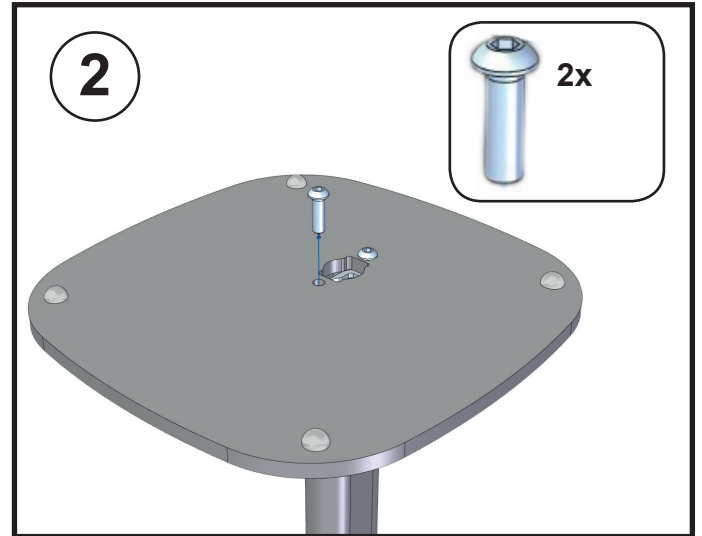

Manual Vebos floorstand LG DSN11RG

MOUNTING INSTRUCTIONS - MONTAGE HANDLEIDING - MONTAGE ANLEITUNG -
MODE D'EMPLOI - MANUAL DE INSTRUCCIONES

WARNING - WAARSCHUWING - WARNHINWEIS AVERTISSEMENT - AVISO

WARNING (GB) • Do not begin to install your Vebos product until you have read and understood the instructions and warnings contained in this installation manual. If you have any questions regarding any of the instructions or warnings, please contact Vebos. • This product should only be installed if you have good mechanical understanding and experience with basic building construction. Make sure you fully understand these instructions. • Make sure that the supporting surface is in good condition and will safely support the combined load of the equipment and all attached hardware and components. • This support is specially designed for LG DSN11RG. Do not use it for any other application. • Always use an assistant or mechanical lifting equipment to safely lift and position equipment. • Tighten screws firmly, but do not over-tighten. Over-tightening can damage the screws, greatly reducing their holding power. • This product is intended for indoor use only. Use of this product outdoors could lead to product failure and personal injury.