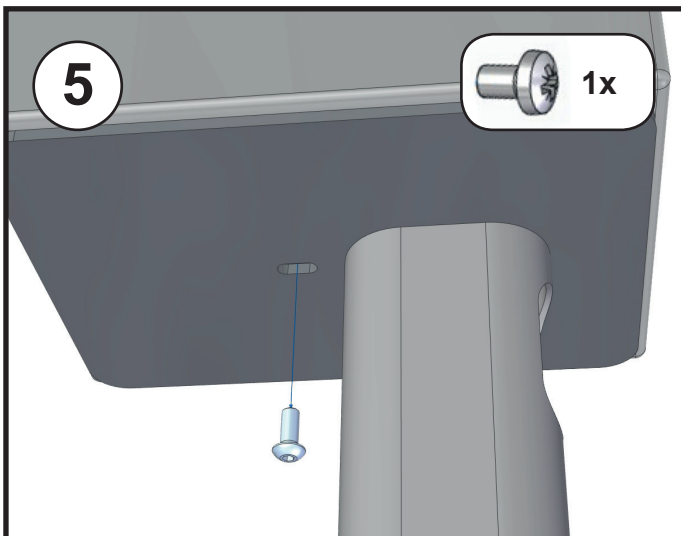

Manual Vebos floorstand LG DSN11RG

MOUNTING INSTRUCTIONS - MONTAGE HANDLEIDING - MONTAGE ANLEITUNG -
MODE D'EMPLOI - MANUAL DE INSTRUCCIONES

WARNING - WAARSCHUWING - WARNHINWEIS AVERTISSEMENT - AVISO

WARNING (GB) • Do not begin to install your Vebos product until you have read and understood the instructions and warnings contained in this installation manual. If you have any questions regarding any of the instructions or warnings, please contact Vebos. • This product should only be installed if you have good mechanical understanding and experience with basic building construction. Make sure you fully understand these instructions. • Make sure that the supporting surface is in good condition and will safely support the combined load of the equipment and all attached hardware and components. • This support is specially designed for LG DSN11RG. Do not use it for any other application. • Always use an assistant or mechanical lifting equipment to safely lift and position equipment. • Tighten screws firmly, but do not over-tighten. Over-tightening can damage the screws, greatly reducing their holding power. • This product is intended for indoor use only. Use of this product outdoors could lead to product failure and personal injury.