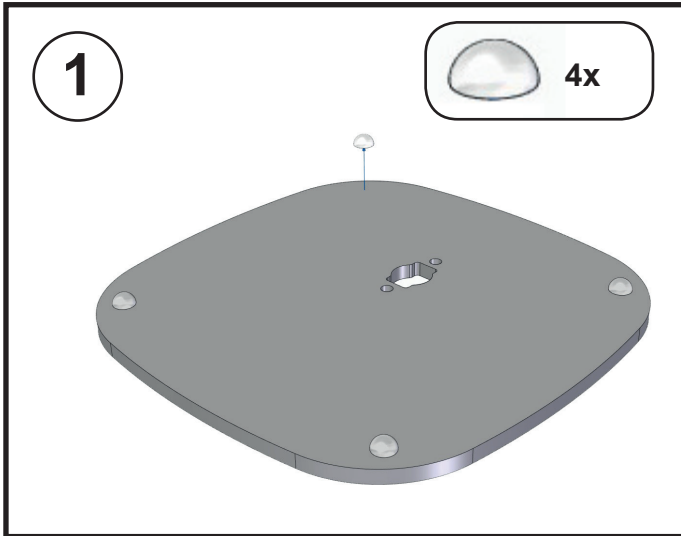

Manual Vebos floorstand LG DSN11RG

MOUNTING INSTRUCTIONS - MONTAGE HANDLEIDING - MONTAGE ANLEITUNG -
MODE D'EMPLOI - MANUAL DE INSTRUCCIONES

WARNING - WAARSCHUWING - WARNHINWEIS AVERTISSEMENT - AVISO

WARNING (GB) • Do not begin to install your Vebos product until you have read and understood the instructions and warnings contained in this installation manual. If you have any questions regarding any of the instructions or warnings, please contact Vebos. • This product should only be installed if you have good mechanical understanding and experience with basic building construction. Make sure you fully understand these instructions. • Make sure that the supporting surface is in good condition and will safely support the combined load of the equipment and all attached hardware and components. • This support is specially designed for LG DSN11RG. Do not use it for any other application. • Always use an assistant or mechanical lifting equipment to safely lift and position equipment. • Tighten screws firmly, but do not over-tighten. Over-tightening can damage the screws, greatly reducing their holding power. • This product is intended for indoor use only. Use of this product outdoors could lead to product failure and personal injury.