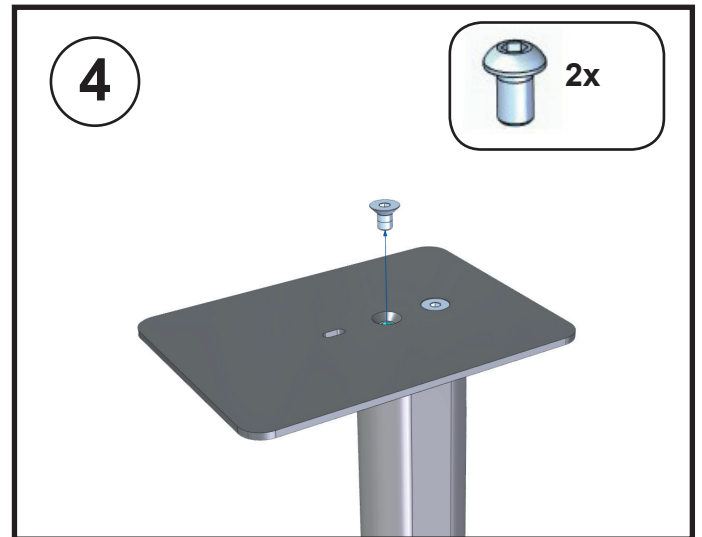

Manual Vebos floorstand LG DSN11RG

MOUNTING INSTRUCTIONS - MONTAGE HANDLEIDING - MONTAGE ANLEITUNG -
MODE D'EMPLOI - MANUAL DE INSTRUCCIONES

WARNING - WAARSCHUWING - WARNHINWEIS AVERTISSEMENT - AVISO

WARNING (GB) • Do not begin to install your Vebos product until you have read and understood the instructions and warnings contained in this installation manual. If you have any questions regarding any of the instructions or warnings, please contact Vebos. • This product should only be installed if you have good mechanical understanding and experience with basic building construction. Make sure you fully understand these instructions. • Make sure that the supporting surface is in good condition and will safely support the combined load of the equipment and all attached hardware and components. • This support is specially designed for LG DSN11RG. Do not use it for any other application. • Always use an assistant or mechanical lifting equipment to safely lift and position equipment. • Tighten screws firmly, but do not over-tighten. Over-tightening can damage the screws, greatly reducing their holding power. • This product is intended for indoor use only. Use of this product outdoors could lead to product failure and personal injury.