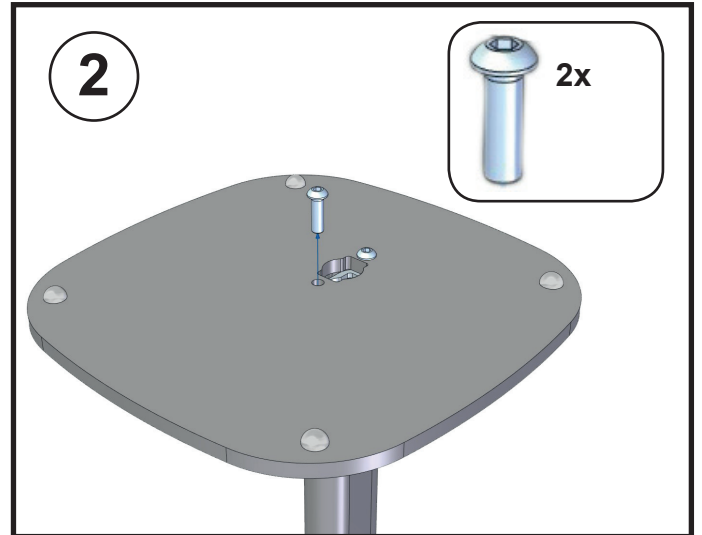

## Manual Vebos floorstand Sonos One

MOUNTING INSTRUCTIONS - MONTAGE HANDLEIDING - MONTAGE ANLEITUNG -  
MODE D'EMPLOI - MANUAL DE INSTRUCCIONES

# WARNING - WAARSCHUWING - WARNHINWEIS AVERTISSEMENT - AVISO

**WARNING (GB)** • Do not begin to install your Vebos product until you have read and understood the instructions and warnings contained in this installation manual. If you have any questions regarding any of the instructions or warnings, please contact Vebos. • This product should only be installed if you have good mechanical understanding and experience with basic building construction. Make sure you fully understand these instructions. • Make sure that the supporting surface is in good condition and will safely support the combined load of the equipment and all attached hardware and components. • This support is specially designed for Sonos One. Do not use it for any other application. • Always use an assistant or mechanical lifting equipment to safely lift and position equipment. • Tighten screws firmly, but do not over-tighten. Over-tightening can damage the screws, greatly reducing their holding power. • This product is intended for indoor use only. Use of this product outdoors could lead to product failure and personal injury.