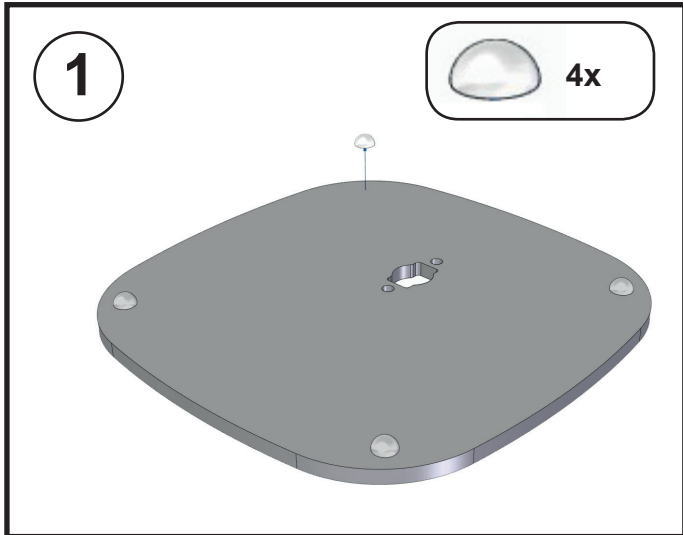

## Manual Vebos floorstand Sonos One

MOUNTING INSTRUCTIONS - MONTAGE HANDLEIDING - MONTAGE ANLEITUNG -  
MODE D'EMPLOI - MANUAL DE INSTRUCCIONES

# WARNING - WAARSCHUWING - WARNHINWEIS AVERTISSEMENT - AVISO

**WARNING (GB)** • Do not begin to install your Vebos product until you have read and understood the instructions and warnings contained in this installation manual. If you have any questions regarding any of the instructions or warnings, please contact Vebos. • This product should only be installed if you have good mechanical understanding and experience with basic building construction. Make sure you fully understand these instructions. • Make sure that the supporting surface is in good condition and will safely support the combined load of the equipment and all attached hardware and components. • This support is specially designed for Sonos One. Do not use it for any other application. • Always use an assistant or mechanical lifting equipment to safely lift and position equipment. • Tighten screws firmly, but do not over-tighten. Over-tightening can damage the screws, greatly reducing their holding power. • This product is intended for indoor use only. Use of this product outdoors could lead to product failure and personal injury.