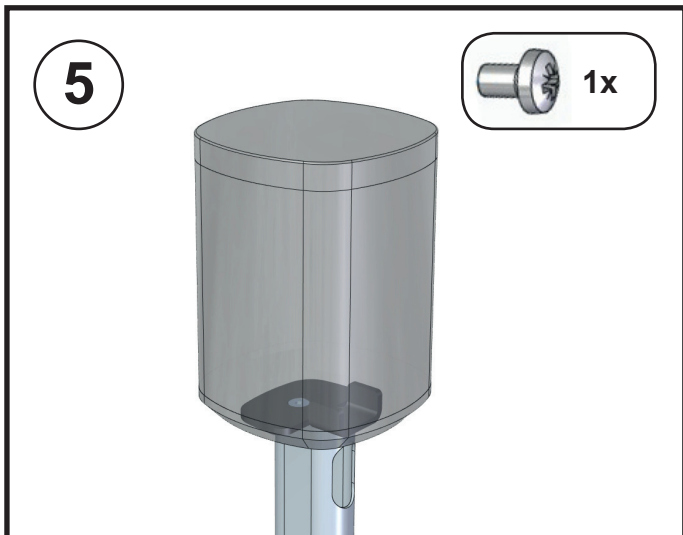

## Manual Vebos floorstand Sonos One

MOUNTING INSTRUCTIONS - MONTAGE HANDLEIDING - MONTAGE ANLEITUNG -  
MODE D'EMPLOI - MANUAL DE INSTRUCCIONES

# WARNING - WAARSCHUWING - WARNHINWEIS AVERTISSEMENT - AVISO

**WARNING (GB)** • Do not begin to install your Vebos product until you have read and understood the instructions and warnings contained in this installation manual. If you have any questions regarding any of the instructions or warnings, please contact Vebos. • This product should only be installed if you have good mechanical understanding and experience with basic building construction. Make sure you fully understand these instructions. • Make sure that the supporting surface is in good condition and will safely support the combined load of the equipment and all attached hardware and components. • This support is specially designed for Sonos One. Do not use it for any other application. • Always use an assistant or mechanical lifting equipment to safely lift and position equipment. • Tighten screws firmly, but do not over-tighten. Over-tightening can damage the screws, greatly reducing their holding power. • This product is intended for indoor use only. Use of this product outdoors could lead to product failure and personal injury.