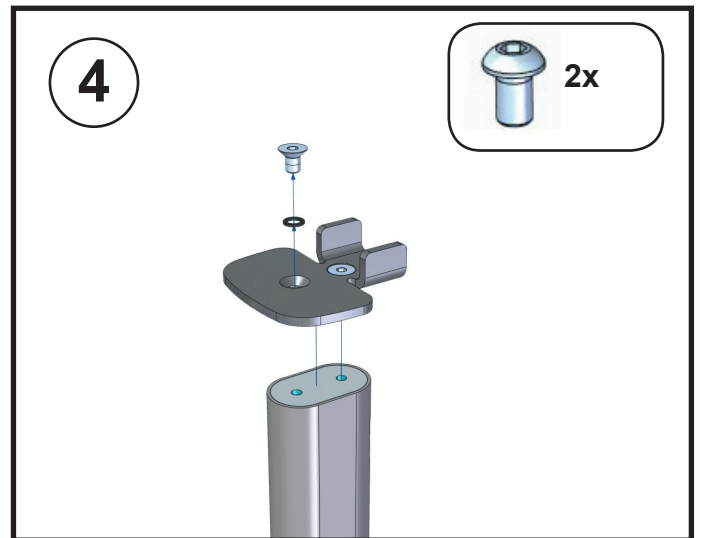

# WARNING - WAARSCHUWING - WARNHINWEIS AVERTISSEMENT - AVISO

**WARNING (GB)** • Do not begin to install your Vebos product until you have read and understood the instructions and warnings contained in this installation manual. If you have any questions regarding any of the instructions or warnings, please contact Vebos. • This product should only be installed if you have good mechanical understanding and experience with basic building construction. Make sure you fully understand these instructions. • Make sure that the supporting surface is in good condition and will safely support the combined load of the equipment and all attached hardware and components. • This support is specially designed for Sonos One. Do not use it for any other application. • Always use an assistant or mechanical lifting equipment to safely lift and position equipment. • Tighten screws firmly, but do not over-tighten. Over-tightening can damage the screws, greatly reducing their holding power. • This product is intended for indoor use only. Use of this product outdoors could lead to product failure and personal injury.