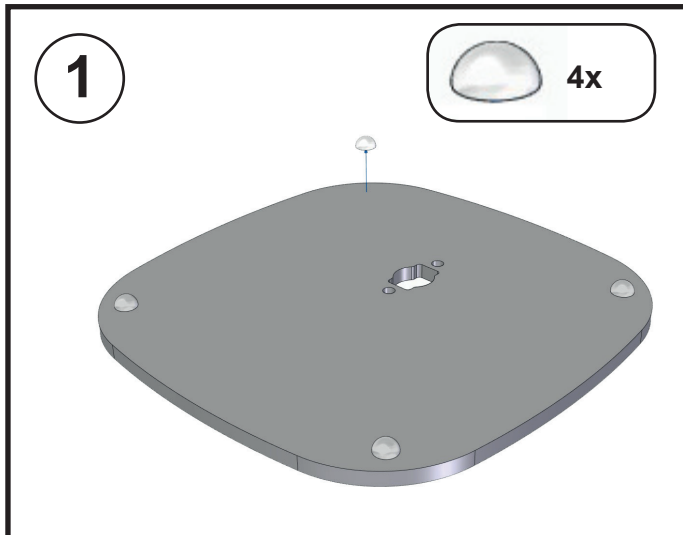

Manual Vebos floorstand Samsung SWA-8500S
MOUNTING INSTRUCTIONS - MONTAGE HANDLEIDING - MONTAGE ANLEITUNG -
MODE D'EMPLOI - MANUAL DE INSTRUCCIONES

WARNING - WAARSCHUWING - WARNHINWEIS AVERTISSEMENT - AVISO

WARNING (GB) • Do not begin to install your Vebos product until you have read and understood the instructions and warnings contained in this installation manual. If you have any questions regarding any of the instructions or warnings, please contact Vebos. • This product should only be installed if you have good mechanical understanding and experience with basic building construction. Make sure you fully understand these instructions. • Make sure that the supporting surface is in good condition and will safely support the combined load of the equipment and all attached hardware and components. • This support is specially designed for Samsung SWA-8500S. Do not use it for any other application. • Always use an assistant or mechanical lifting equipment to safely lift and position equipment. • Tighten screws firmly, but do not over-tighten. Over-tightening can damage the screws, greatly reducing their holding power. • This product is intended for indoor use only. Use of this product outdoors could lead to product failure and personal injury.