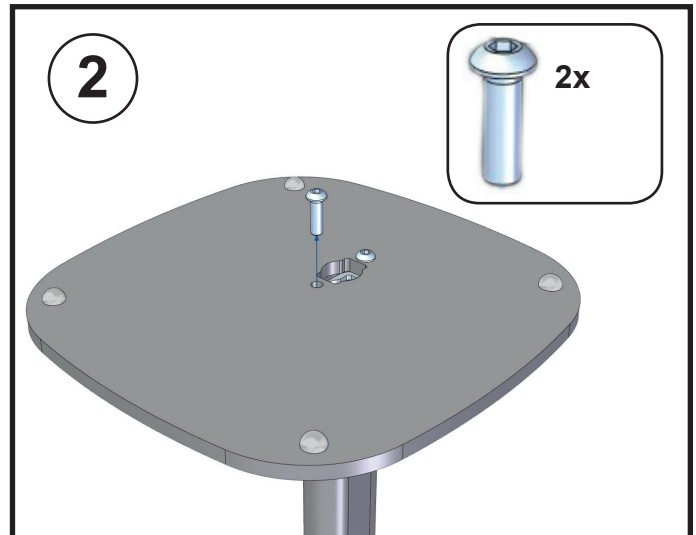

Manual Vebos floorstand Samsung SWA-8500S
MOUNTING INSTRUCTIONS - MONTAGE HANDLEIDING - MONTAGE ANLEITUNG -
MODE D'EMPLOI - MANUAL DE INSTRUCCIONES