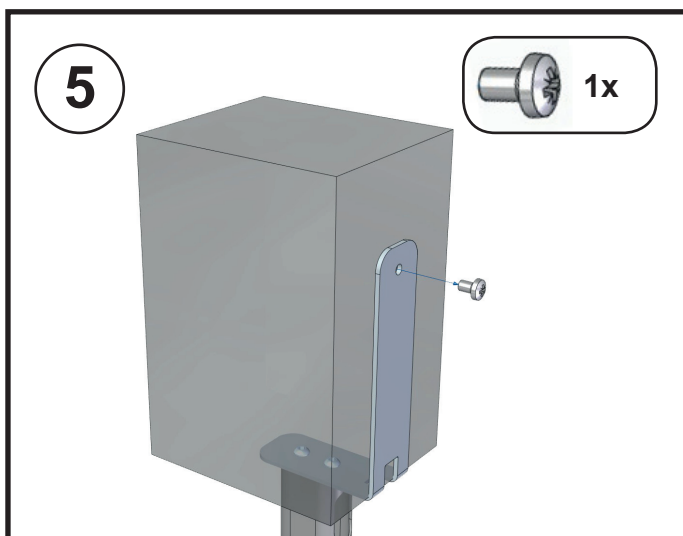

Manual Vebos floorstand Samsung SWA-8500S
MOUNTING INSTRUCTIONS - MONTAGE HANDLEIDING - MONTAGE ANLEITUNG -
MODE D'EMPLOI - MANUAL DE INSTRUCCIONES

WARNING - WAARSCHUWING - WARNHINWEIS AVERTISSEMENT - AVISO

WARNING (GB) • Do not begin to install your Vebos product until you have read and understood the instructions and warnings contained in this installation manual. If you have any questions regarding any of the instructions or warnings, please contact Vebos. • This product should only be installed if you have good mechanical understanding and experience with basic building construction. Make sure you fully understand these instructions. • Make sure that the supporting surface is in good condition and will safely support the combined load of the equipment and all attached hardware and components. • This support is specially designed for Samsung SWA-8500S. Do not use it for any other application. • Always use an assistant or mechanical lifting equipment to safely lift and position equipment. • Tighten screws firmly, but do not over-tighten. Over-tightening can damage the screws, greatly reducing their holding power. • This product is intended for indoor use only. Use of this product outdoors could lead to product failure and personal injury.