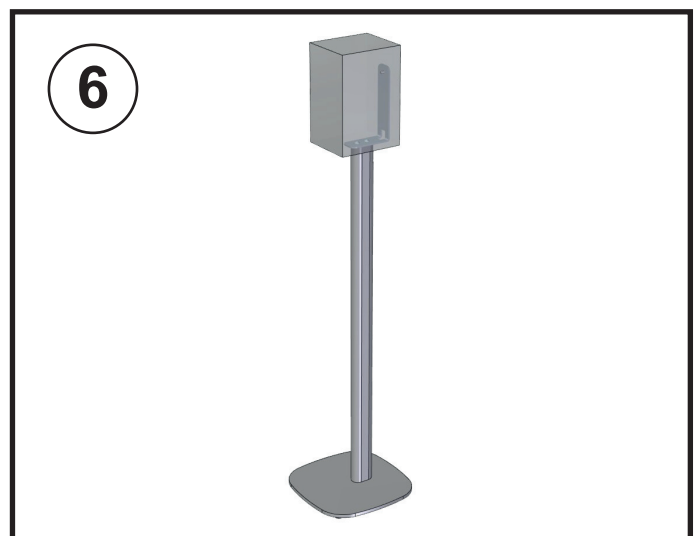

Manual Vebos floorstand Samsung SWA-8500S
MOUNTING INSTRUCTIONS - MONTAGE HANDLEIDING - MONTAGE ANLEITUNG -
MODE D'EMPLOI - MANUAL DE INSTRUCCIONES

WARNING - WAARSCHUWING - WARNHINWEIS AVERTISSEMENT - AVISO

WARNING (GB) • Do not begin to install your Vebos product until you have read and understood the instructions and warnings contained in this installation manual. If you have any questions regarding any of the instructions or warnings, please contact Vebos. • This product should only be installed if you have good mechanical understanding and experience with basic building construction. Make sure you fully understand these instructions. • Make sure that the supporting surface is in good condition and will safely support the combined load of the equipment and all attached hardware and components. • This support is specially designed for Samsung SWA-8500S. Do not use it for any other application. • Always use an assistant or mechanical lifting equipment to safely lift and position equipment. • Tighten screws firmly, but do not over-tighten. Over-tightening can damage the screws, greatly reducing their holding power. • This product is intended for indoor use only. Use of this product outdoors could lead to product failure and personal injury.