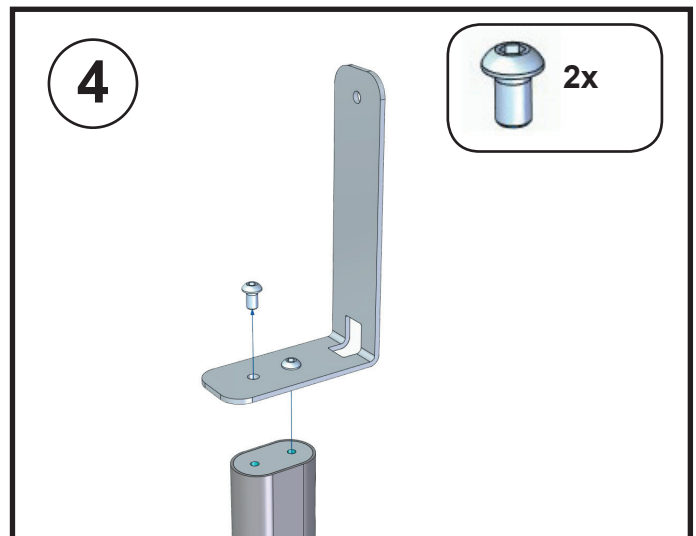

Manual Vebos floorstand Samsung SWA-8500S
MOUNTING INSTRUCTIONS - MONTAGE HANDLEIDING - MONTAGE ANLEITUNG -
MODE D'EMPLOI - MANUAL DE INSTRUCCIONES