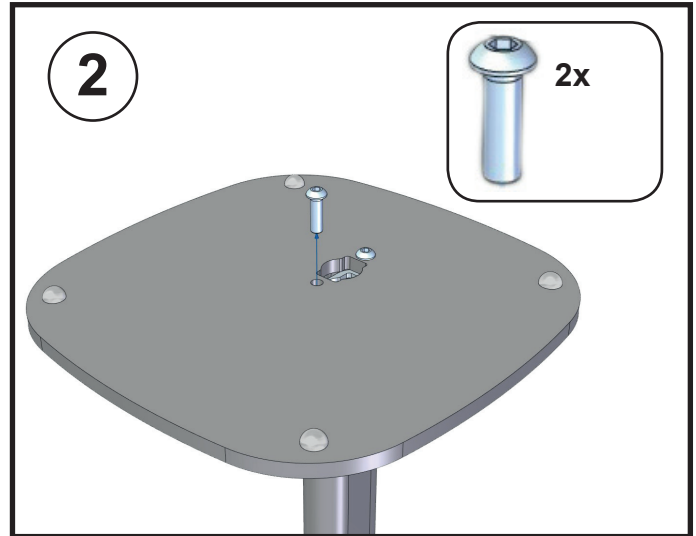

Manual Vebos floorstand Samsung SWA-9000S
MOUNTING INSTRUCTIONS - MONTAGE HANDLEIDING - MONTAGE ANLEITUNG -
MODE D'EMPLOI - MANUAL DE INSTRUCCIONES