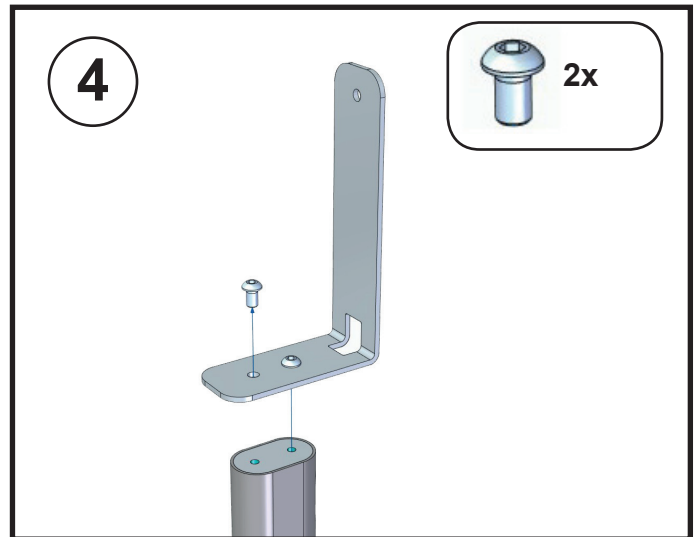

Manual Vebos floorstand Samsung SWA-9000S
MOUNTING INSTRUCTIONS - MONTAGE HANDLEIDING - MONTAGE ANLEITUNG -
MODE D'EMPLOI - MANUAL DE INSTRUCCIONES