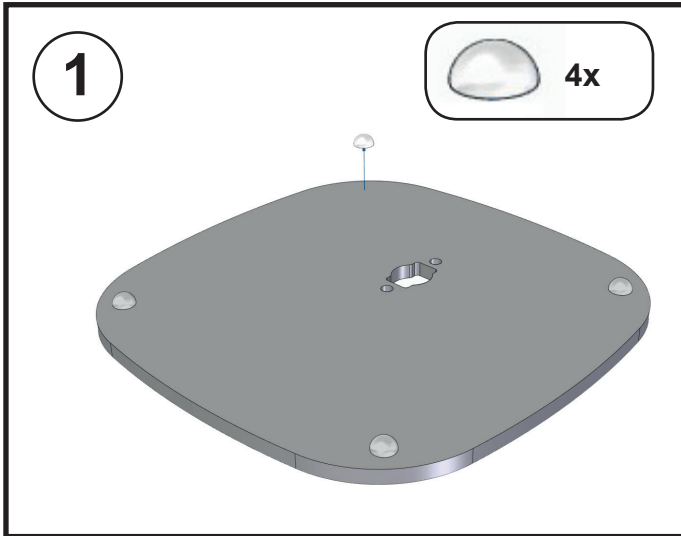

Manual Vebos floorstand Samsung SWA-9000S
MOUNTING INSTRUCTIONS - MONTAGE HANDLEIDING - MONTAGE ANLEITUNG -
MODE D'EMPLOI - MANUAL DE INSTRUCCIONES

WARNING - WAARSCHUWING - WARNHINWEIS AVERTISSEMENT - AVISO

WARNING (GB) • Do not begin to install your Vebos product until you have read and understood the instructions and warnings contained in this installation manual. If you have any questions regarding any of the instructions or warnings, please contact Vebos. • This product should only be installed if you have good mechanical understanding and experience with basic building construction. Make sure you fully understand these instructions. • Make sure that the supporting surface is in good condition and will safely support the combined load of the equipment and all attached hardware and components. • This support is specially designed for Samsung SWA-9000S. Do not use it for any other application. • Always use an assistant or mechanical lifting equipment to safely lift and position equipment. • Tighten screws firmly, but do not over-tighten. Over-tightening can damage the screws, greatly reducing their holding power. • This product is intended for indoor use only. Use of this product outdoors could lead to product failure and personal injury.