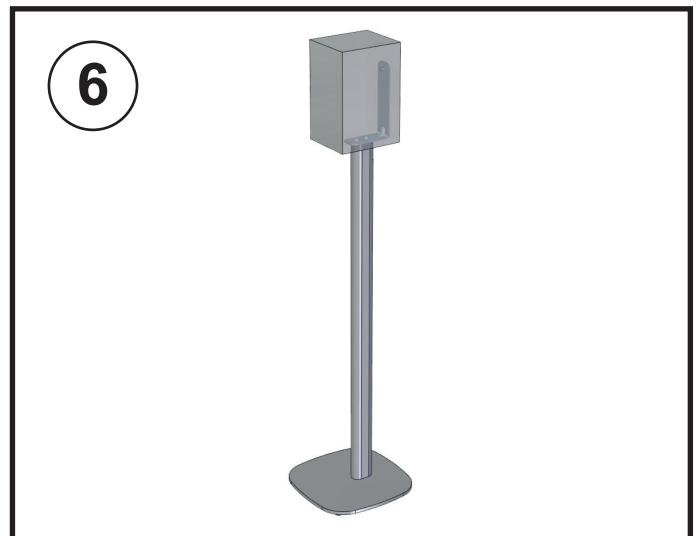

Manual Vebos floorstand Samsung SWA-9000S
MOUNTING INSTRUCTIONS - MONTAGE HANDLEIDING - MONTAGE ANLEITUNG -
MODE D'EMPLOI - MANUAL DE INSTRUCCIONES

WARNING - WAARSCHUWING - WARNHINWEIS AVERTISSEMENT - AVISO

WARNING (GB) • Do not begin to install your Vebos product until you have read and understood the instructions and warnings contained in this installation manual. If you have any questions regarding any of the instructions or warnings, please contact Vebos. • This product should only be installed if you have good mechanical understanding and experience with basic building construction. Make sure you fully understand these instructions. • Make sure that the supporting surface is in good condition and will safely support the combined load of the equipment and all attached hardware and components. • This support is specially designed for Samsung SWA-9000S. Do not use it for any other application. • Always use an assistant or mechanical lifting equipment to safely lift and position equipment. • Tighten screws firmly, but do not over-tighten. Over-tightening can damage the screws, greatly reducing their holding power. • This product is intended for indoor use only. Use of this product outdoors could lead to product failure and personal injury.