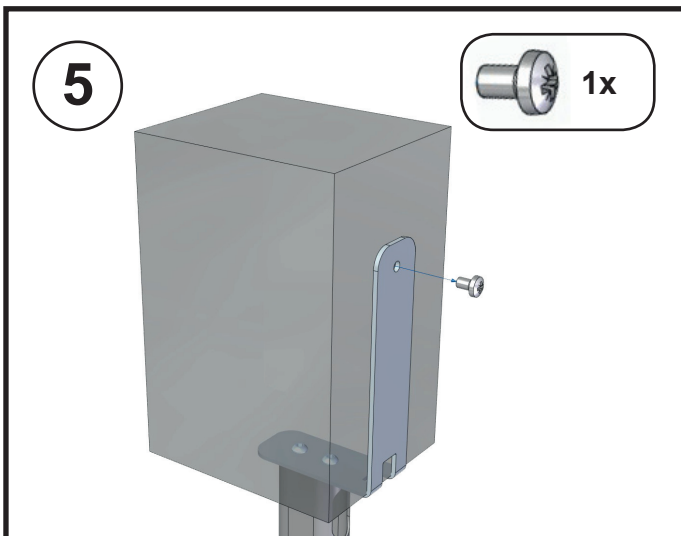

Manual Vebos floorstand Samsung SWA-9000S
MOUNTING INSTRUCTIONS - MONTAGE HANDLEIDING - MONTAGE ANLEITUNG -
MODE D'EMPLOI - MANUAL DE INSTRUCCIONES