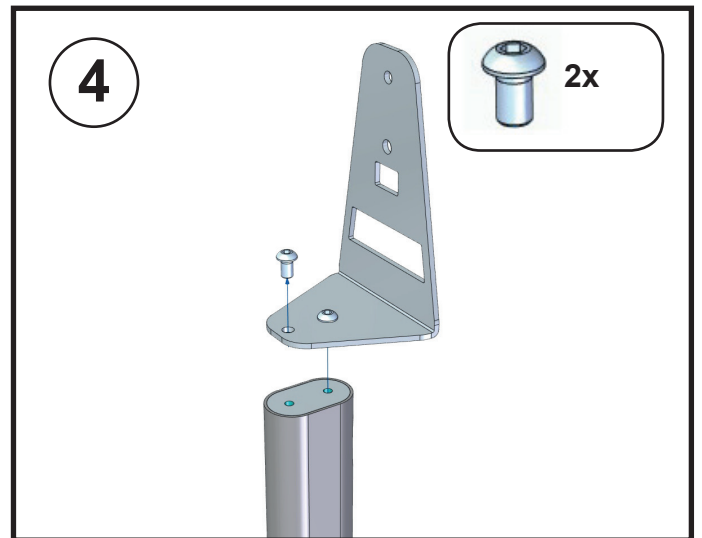

## Manual Vebos floorstand Denon Heos1

MOUNTING INSTRUCTIONS - MONTAGE HANDLEIDING - MONTAGE ANLEITUNG -  
MODE D'EMPLOI - MANUAL DE INSTRUCCIONES

# WARNING - WAARSCHUWING - WARNHINWEIS AVERTISSEMENT - AVISO

**WARNING (GB)** • Do not begin to install your Vebos product until you have read and understood the instructions and warnings contained in this installation manual. If you have any questions regarding any of the instructions or warnings, please contact Vebos. • This product should only be installed if you have good mechanical understanding and experience with basic building construction. Make sure you fully understand these instructions. • Make sure that the supporting surface is in good condition and will safely support the combined load of the equipment and all attached hardware and components. • This support is specially designed for Denon Heos 1. Do not use it for any other application. • Always use an assistant or mechanical lifting equipment to safely lift and position equipment. • Tighten screws firmly, but do not over-tighten. Over-tightening can damage the screws, greatly reducing their holding power. • This product is intended for indoor use only. Use of this product outdoors could lead to product failure and personal injury.