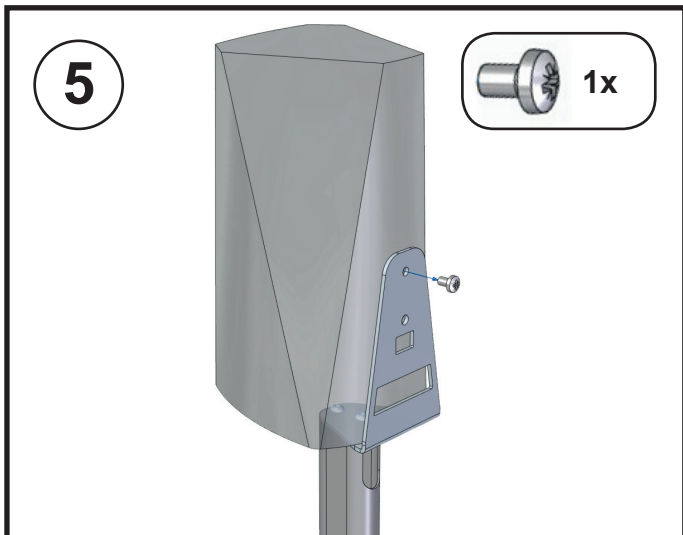

## Manual Vebos floorstand Denon Heos1

MOUNTING INSTRUCTIONS - MONTAGE HANDLEIDING - MONTAGE ANLEITUNG -  
MODE D'EMPLOI - MANUAL DE INSTRUCCIONES

# WARNING - WAARSCHUWING - WARNHINWEIS AVERTISSEMENT - AVISO

**WARNING (GB)** • Do not begin to install your Vebos product until you have read and understood the instructions and warnings contained in this installation manual. If you have any questions regarding any of the instructions or warnings, please contact Vebos. • This product should only be installed if you have good mechanical understanding and experience with basic building construction. Make sure you fully understand these instructions. • Make sure that the supporting surface is in good condition and will safely support the combined load of the equipment and all attached hardware and components. • This support is specially designed for Denon Heos 1. Do not use it for any other application. • Always use an assistant or mechanical lifting equipment to safely lift and position equipment. • Tighten screws firmly, but do not over-tighten. Over-tightening can damage the screws, greatly reducing their holding power. • This product is intended for indoor use only. Use of this product outdoors could lead to product failure and personal injury.