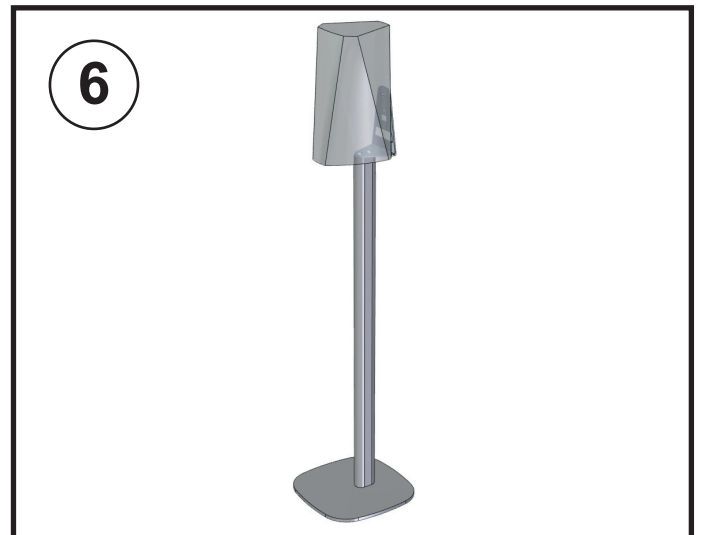

## Manual Vebos floorstand Denon Heos1

MOUNTING INSTRUCTIONS - MONTAGE HANDLEIDING - MONTAGE ANLEITUNG -  
MODE D'EMPLOI - MANUAL DE INSTRUCCIONES

# WARNING - WAARSCHUWING - WARNHINWEIS AVERTISSEMENT - AVISO

**WARNING (GB)** • Do not begin to install your Vebos product until you have read and understood the instructions and warnings contained in this installation manual. If you have any questions regarding any of the instructions or warnings, please contact Vebos. • This product should only be installed if you have good mechanical understanding and experience with basic building construction. Make sure you fully understand these instructions. • Make sure that the supporting surface is in good condition and will safely support the combined load of the equipment and all attached hardware and components. • This support is specially designed for Denon Heos 1. Do not use it for any other application. • Always use an assistant or mechanical lifting equipment to safely lift and position equipment. • Tighten screws firmly, but do not over-tighten. Over-tightening can damage the screws, greatly reducing their holding power. • This product is intended for indoor use only. Use of this product outdoors could lead to product failure and personal injury.