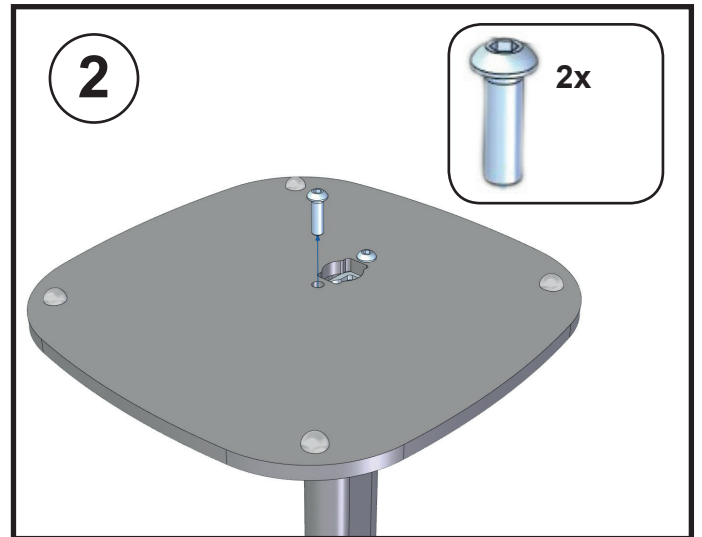

## Manual Vebos floorstand Denon Heos1

MOUNTING INSTRUCTIONS - MONTAGE HANDLEIDING - MONTAGE ANLEITUNG -  
MODE D'EMPLOI - MANUAL DE INSTRUCCIONES

# WARNING - WAARSCHUWING - WARNHINWEIS AVERTISSEMENT - AVISO

**WARNING (GB)** • Do not begin to install your Vebos product until you have read and understood the instructions and warnings contained in this installation manual. If you have any questions regarding any of the instructions or warnings, please contact Vebos. • This product should only be installed if you have good mechanical understanding and experience with basic building construction. Make sure you fully understand these instructions. • Make sure that the supporting surface is in good condition and will safely support the combined load of the equipment and all attached hardware and components. • This support is specially designed for Denon Heos 1. Do not use it for any other application. • Always use an assistant or mechanical lifting equipment to safely lift and position equipment. • Tighten screws firmly, but do not over-tighten. Over-tightening can damage the screws, greatly reducing their holding power. • This product is intended for indoor use only. Use of this product outdoors could lead to product failure and personal injury.