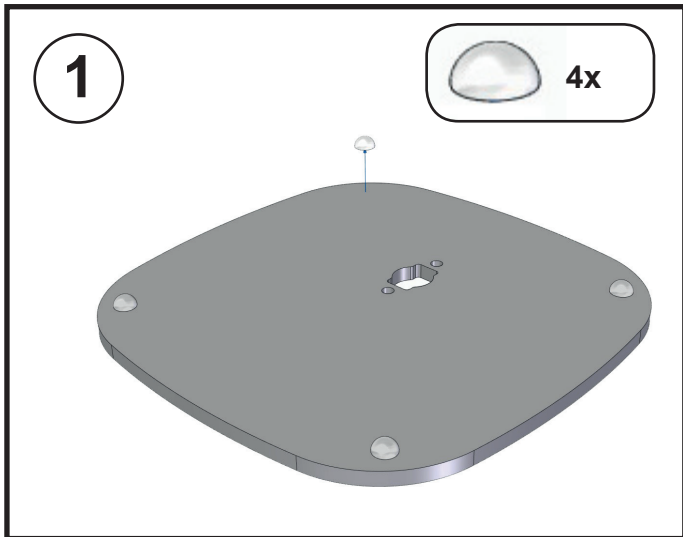

## Manual Vebos floorstand Denon Heos1

MOUNTING INSTRUCTIONS - MONTAGE HANDLEIDING - MONTAGE ANLEITUNG -  
MODE D'EMPLOI - MANUAL DE INSTRUCCIONES

# WARNING - WAARSCHUWING - WARNHINWEIS AVERTISSEMENT - AVISO

**WARNING (GB)** • Do not begin to install your Vebos product until you have read and understood the instructions and warnings contained in this installation manual. If you have any questions regarding any of the instructions or warnings, please contact Vebos. • This product should only be installed if you have good mechanical understanding and experience with basic building construction. Make sure you fully understand these instructions. • Make sure that the supporting surface is in good condition and will safely support the combined load of the equipment and all attached hardware and components. • This support is specially designed for Denon Heos 1. Do not use it for any other application. • Always use an assistant or mechanical lifting equipment to safely lift and position equipment. • Tighten screws firmly, but do not over-tighten. Over-tightening can damage the screws, greatly reducing their holding power. • This product is intended for indoor use only. Use of this product outdoors could lead to product failure and personal injury.