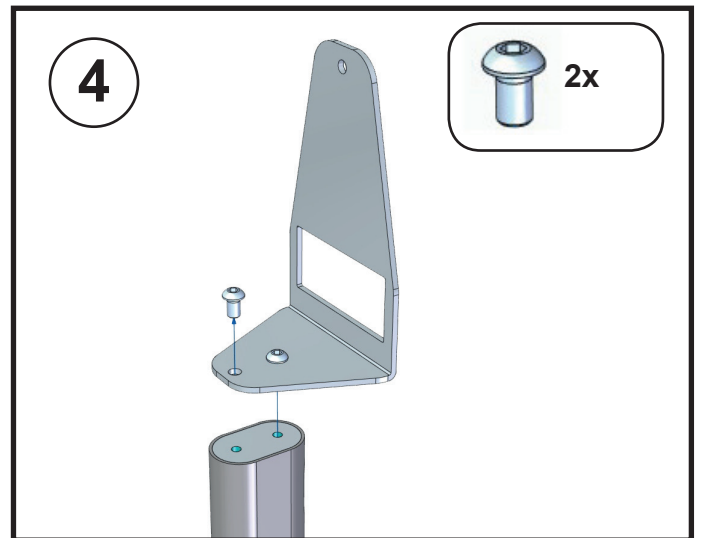

Manual Vebos floorstand Sony ZR5

MOUNTING INSTRUCTIONS - MONTAGE HANDLEIDING - MONTAGE ANLEITUNG -
MODE D'EMPLOI - MANUAL DE INSTRUCCIONES

WARNING - WAARSCHUWING - WARNHINWEIS AVERTISSEMENT - AVISO

WARNING (GB) • Do not begin to install your Vebos product until you have read and understood the instructions and warnings contained in this installation manual. If you have any questions regarding any of the instructions or warnings, please contact Vebos. • This product should only be installed if you have good mechanical understanding and experience with basic building construction. Make sure you fully understand these instructions. • Make sure that the supporting surface is in good condition and will safely support the combined load of the equipment and all attached hardware and components. • This support is specially designed for Sony ZR5. Do not use it for any other application. • Always use an assistant or mechanical lifting equipment to safely lift and position equipment. • Tighten screws firmly, but do not over-tighten. Over-tightening can damage the screws, greatly reducing their holding power. • This product is intended for indoor use only. Use of this product outdoors could lead to product failure and personal injury.