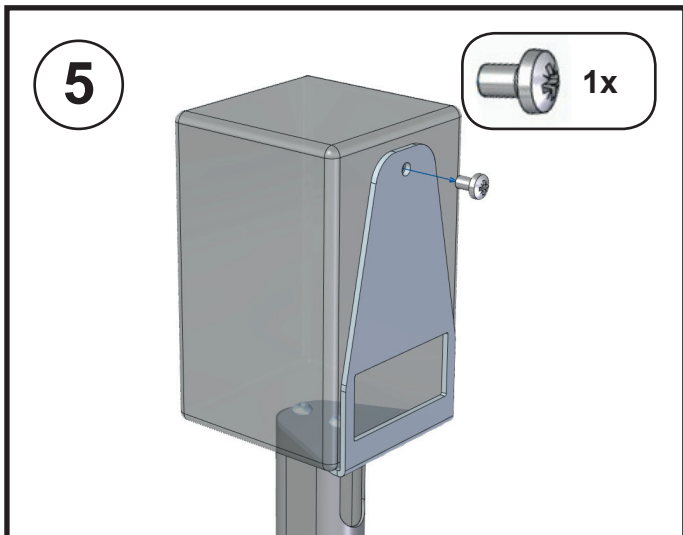

Manual Vebos floorstand Sony ZR5

MOUNTING INSTRUCTIONS - MONTAGE HANDLEIDING - MONTAGE ANLEITUNG -
MODE D'EMPLOI - MANUAL DE INSTRUCCIONES

WARNING - WAARSCHUWING - WARNHINWEIS AVERTISSEMENT - AVISO

WARNING (GB) • Do not begin to install your Vebos product until you have read and understood the instructions and warnings contained in this installation manual. If you have any questions regarding any of the instructions or warnings, please contact Vebos. • This product should only be installed if you have good mechanical understanding and experience with basic building construction. Make sure you fully understand these instructions. • Make sure that the supporting surface is in good condition and will safely support the combined load of the equipment and all attached hardware and components. • This support is specially designed for Sony ZR5. Do not use it for any other application. • Always use an assistant or mechanical lifting equipment to safely lift and position equipment. • Tighten screws firmly, but do not over-tighten. Over-tightening can damage the screws, greatly reducing their holding power. • This product is intended for indoor use only. Use of this product outdoors could lead to product failure and personal injury.