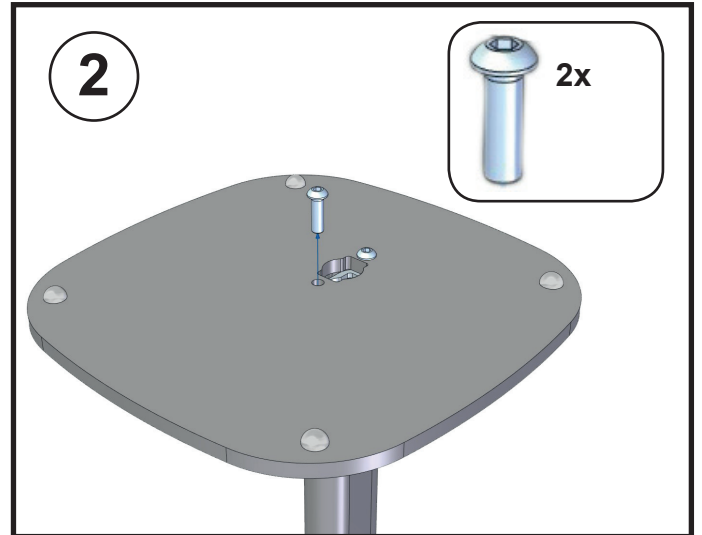

Manual Vebos floorstand Sony ZR5

MOUNTING INSTRUCTIONS - MONTAGE HANDLEIDING - MONTAGE ANLEITUNG -
MODE D'EMPLOI - MANUAL DE INSTRUCCIONES

WARNING - WAARSCHUWING - WARNHINWEIS AVERTISSEMENT - AVISO

WARNING (GB) • Do not begin to install your Vebos product until you have read and understood the instructions and warnings contained in this installation manual. If you have any questions regarding any of the instructions or warnings, please contact Vebos. • This product should only be installed if you have good mechanical understanding and experience with basic building construction. Make sure you fully understand these instructions. • Make sure that the supporting surface is in good condition and will safely support the combined load of the equipment and all attached hardware and components. • This support is specially designed for Sony ZR5. Do not use it for any other application. • Always use an assistant or mechanical lifting equipment to safely lift and position equipment. • Tighten screws firmly, but do not over-tighten. Over-tightening can damage the screws, greatly reducing their holding power. • This product is intended for indoor use only. Use of this product outdoors could lead to product failure and personal injury.