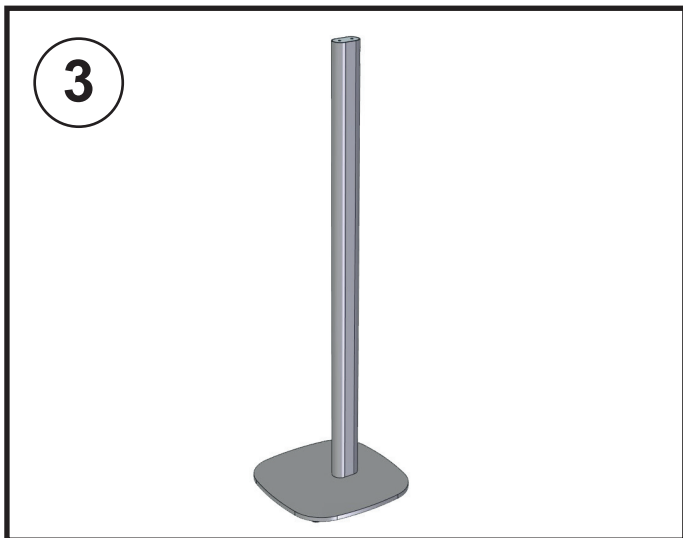

Manual Vebos floorstand Sony ZR5

MOUNTING INSTRUCTIONS - MONTAGE HANDLEIDING - MONTAGE ANLEITUNG -
MODE D'EMPLOI - MANUAL DE INSTRUCCIONES

WARNING - WAARSCHUWING - WARNHINWEIS AVERTISSEMENT - AVISO

WARNING (GB) • Do not begin to install your Vebos product until you have read and understood the instructions and warnings contained in this installation manual. If you have any questions regarding any of the instructions or warnings, please contact Vebos. • This product should only be installed if you have good mechanical understanding and experience with basic building construction. Make sure you fully understand these instructions. • Make sure that the supporting surface is in good condition and will safely support the combined load of the equipment and all attached hardware and components. • This support is specially designed for Sony ZR5. Do not use it for any other application. • Always use an assistant or mechanical lifting equipment to safely lift and position equipment. • Tighten screws firmly, but do not over-tighten. Over-tightening can damage the screws, greatly reducing their holding power. • This product is intended for indoor use only. Use of this product outdoors could lead to product failure and personal injury.