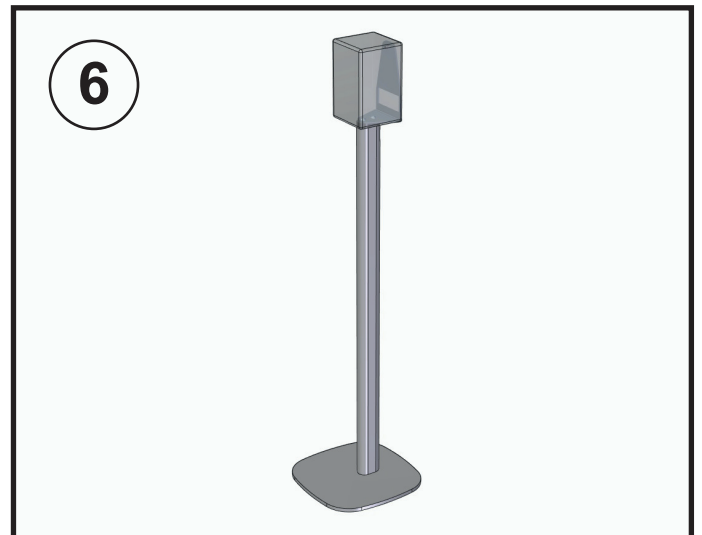

Manual Vebos floorstand Sony ZR5

MOUNTING INSTRUCTIONS - MONTAGE HANDLEIDING - MONTAGE ANLEITUNG -
MODE D'EMPLOI - MANUAL DE INSTRUCCIONES

WARNING - WAARSCHUWING - WARNHINWEIS AVERTISSEMENT - AVISO

WARNING (GB) • Do not begin to install your Vebos product until you have read and understood the instructions and warnings contained in this installation manual. If you have any questions regarding any of the instructions or warnings, please contact Vebos. • This product should only be installed if you have good mechanical understanding and experience with basic building construction. Make sure you fully understand these instructions. • Make sure that the supporting surface is in good condition and will safely support the combined load of the equipment and all attached hardware and components. • This support is specially designed for Sony ZR5. Do not use it for any other application. • Always use an assistant or mechanical lifting equipment to safely lift and position equipment. • Tighten screws firmly, but do not over-tighten. Over-tightening can damage the screws, greatly reducing their holding power. • This product is intended for indoor use only. Use of this product outdoors could lead to product failure and personal injury.