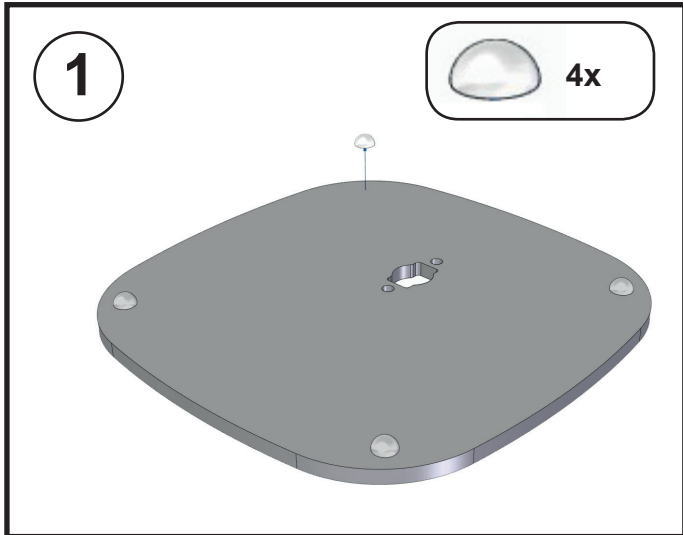

Manual Vebos floorstand Sony ZR5

MOUNTING INSTRUCTIONS - MONTAGE HANDLEIDING - MONTAGE ANLEITUNG -
MODE D'EMPLOI - MANUAL DE INSTRUCCIONES

WARNING - WAARSCHUWING - WARNHINWEIS AVERTISSEMENT - AVISO

WARNING (GB) • Do not begin to install your Vebos product until you have read and understood the instructions and warnings contained in this installation manual. If you have any questions regarding any of the instructions or warnings, please contact Vebos. • This product should only be installed if you have good mechanical understanding and experience with basic building construction. Make sure you fully understand these instructions. • Make sure that the supporting surface is in good condition and will safely support the combined load of the equipment and all attached hardware and components. • This support is specially designed for Sony ZR5. Do not use it for any other application. • Always use an assistant or mechanical lifting equipment to safely lift and position equipment. • Tighten screws firmly, but do not over-tighten. Over-tightening can damage the screws, greatly reducing their holding power. • This product is intended for indoor use only. Use of this product outdoors could lead to product failure and personal injury.